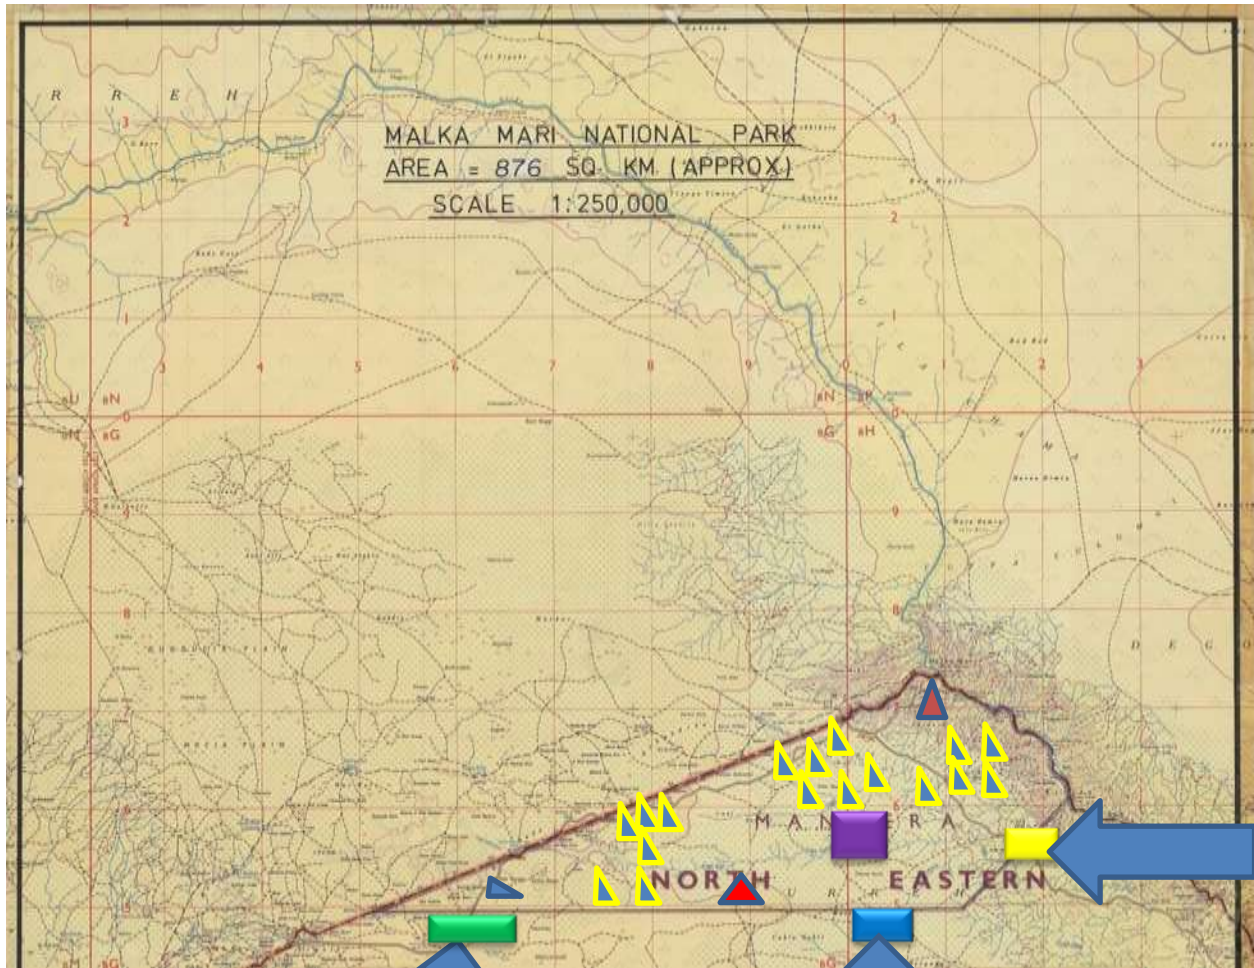

ACCESS ROADS AND CAMPSITE WITHIN DESIGNATED PARK BOUNDARY OF THE PARK

YOU CAN ACCESS THE PARK THROUGH THREE MAIN ROADS

- ❖ BANISA -LULLIS – 
- ❖ BANISA -DOMAL-MUROTHO – 
- ❖ ARDA-GARBICHA – 

AREAS WHERE THERE IS SPECIAL CAMPSITES.

- ❖ Goro- Adhi special and it has best scenic attractions. 
- ❖ QARCHO CAMPSITES. 
- ❖ OGHONICHO PUBLIC CAMPSITE. 
- ❖ DOMAL PUBLIC CAMPSITES. 
- ❖ AREAS WITH HIGH CONCENTRATION OF WILDLIFE  